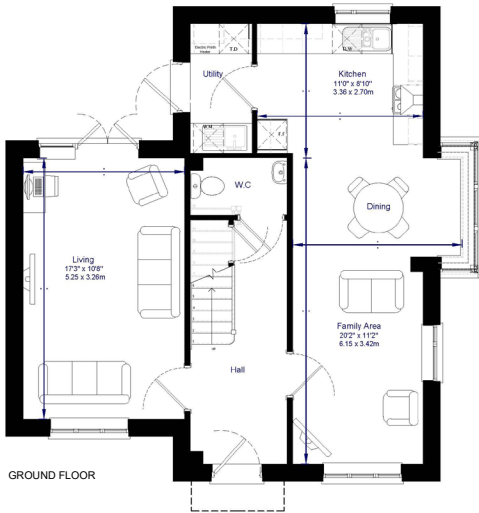

Billingham

4 Bedroom House (1190 sq.ft)