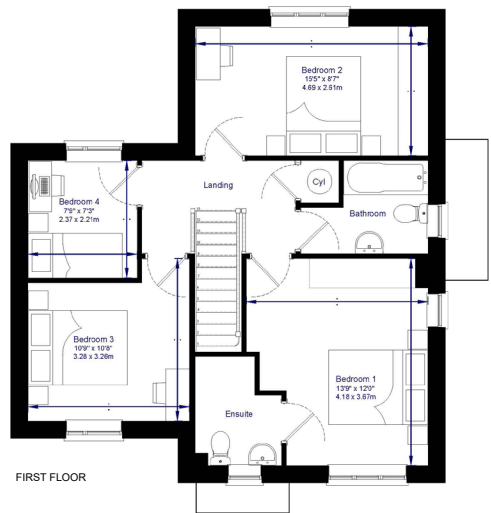

Billingham

4 Bedroom House (1190 sq.ft)